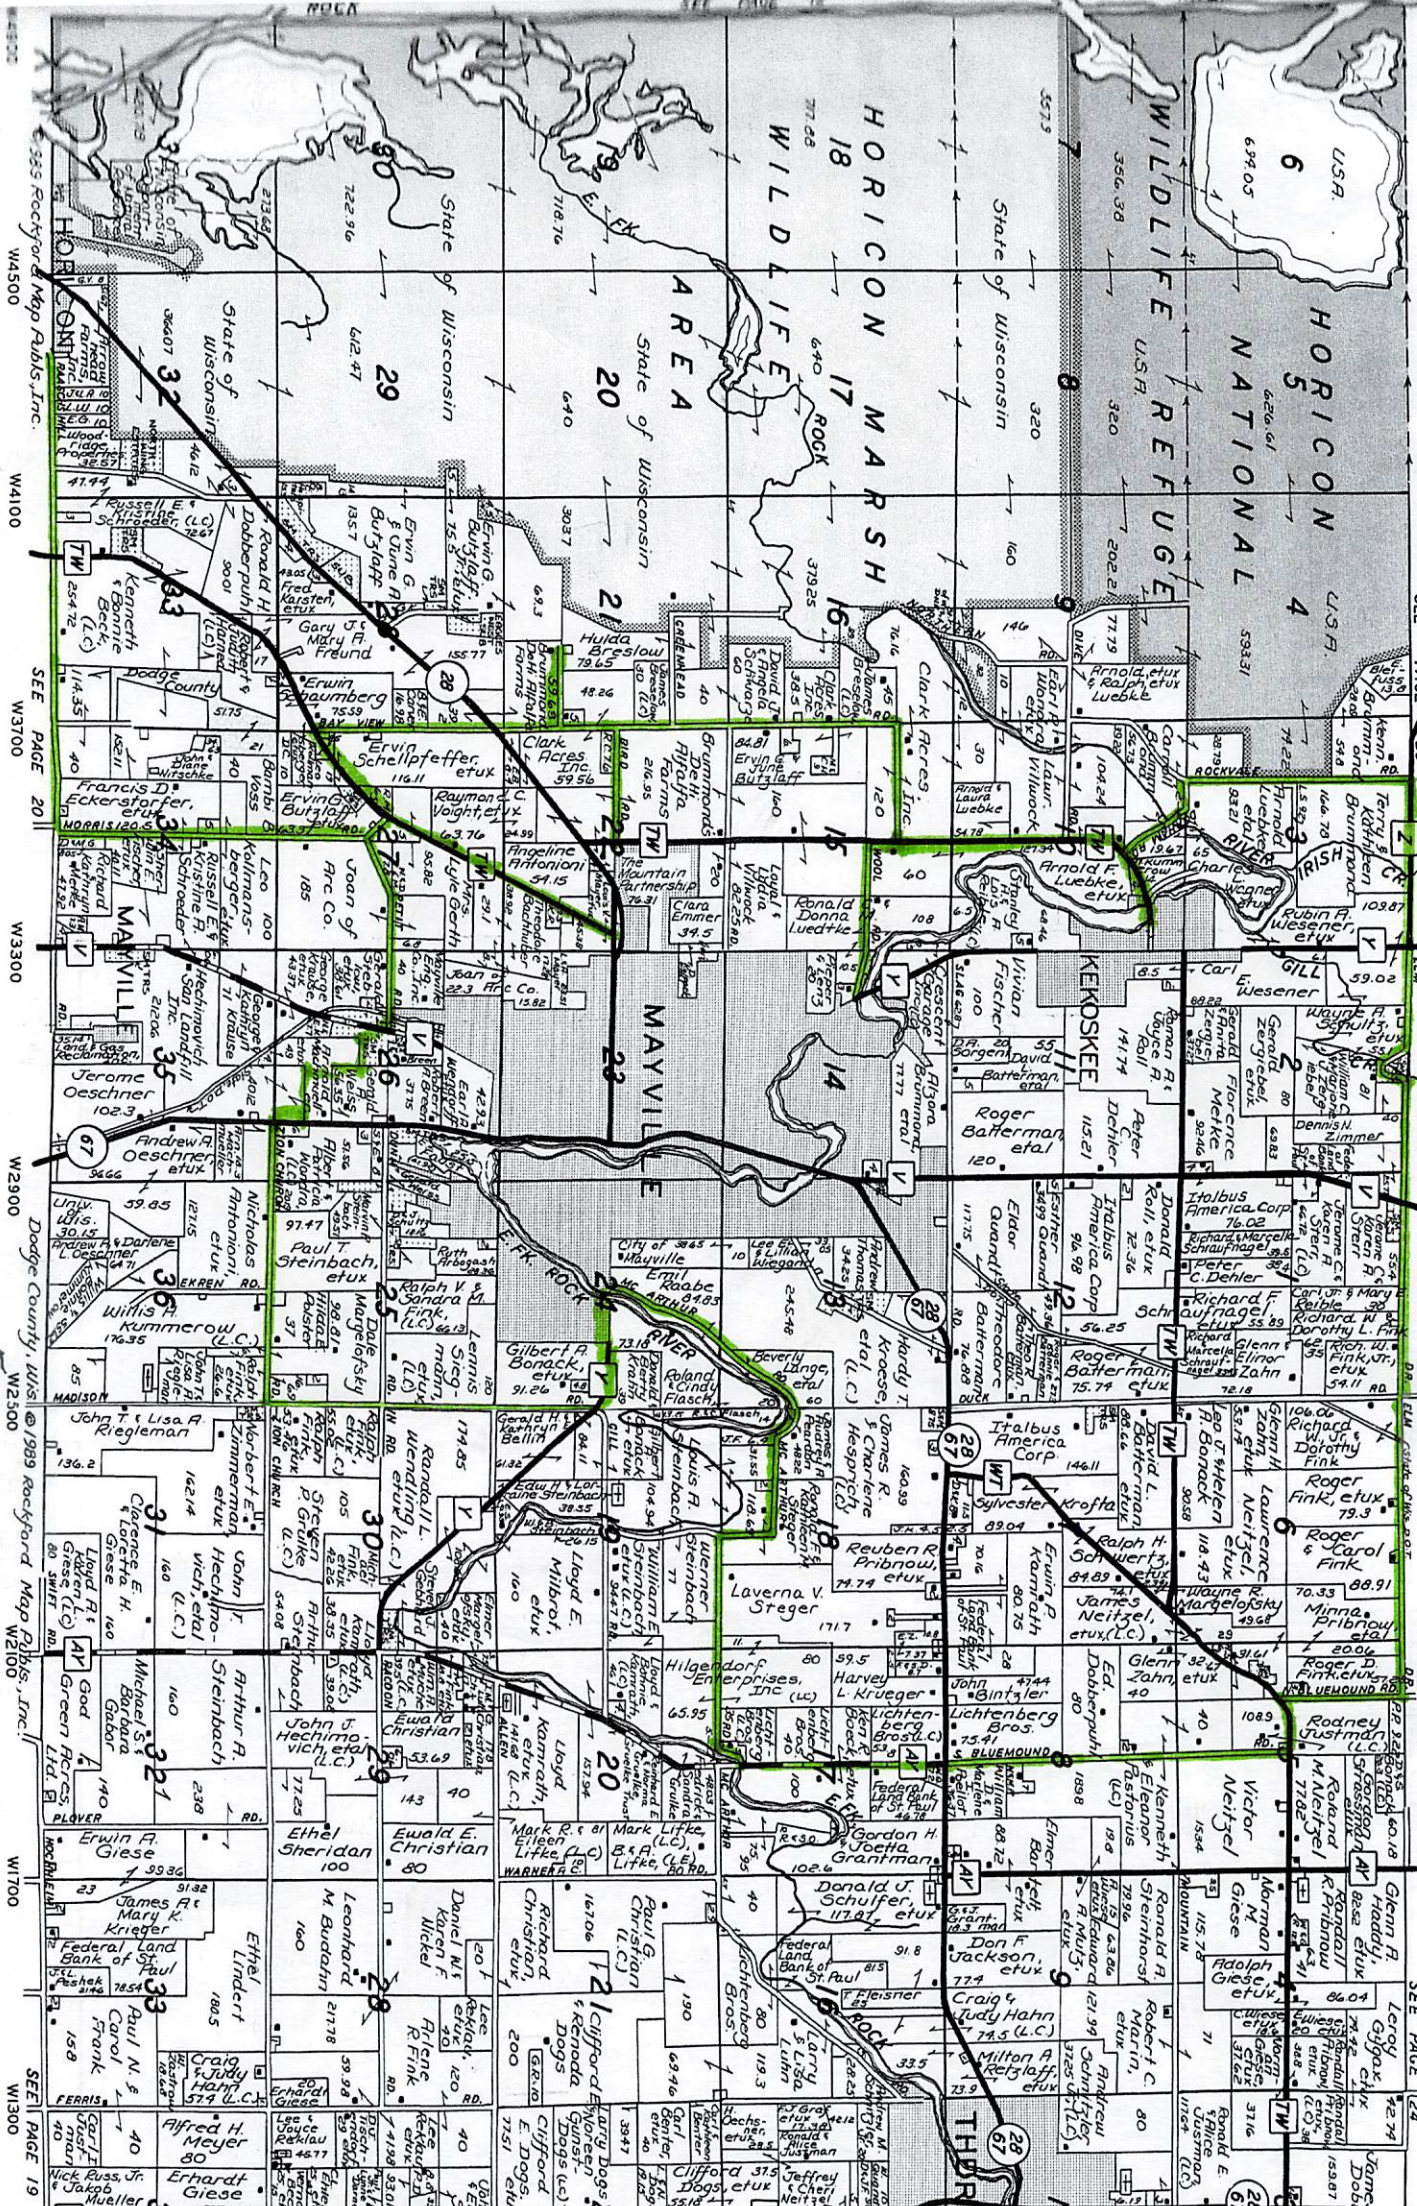

SEE PAGE 23

SEE PAGE 124

Future
Lease

LOMITA

3353 Rockford Map Publs., Inc. W4500
 W4100
 SEE PAGE 20 W3700
 W3300
 W2900 Dodge County WIS. © 1989 Rockford Map Publs., Inc. W2500
 W2100
 W1700
 SEE PAGE 19 W1300

Arbhart
 FOTURE